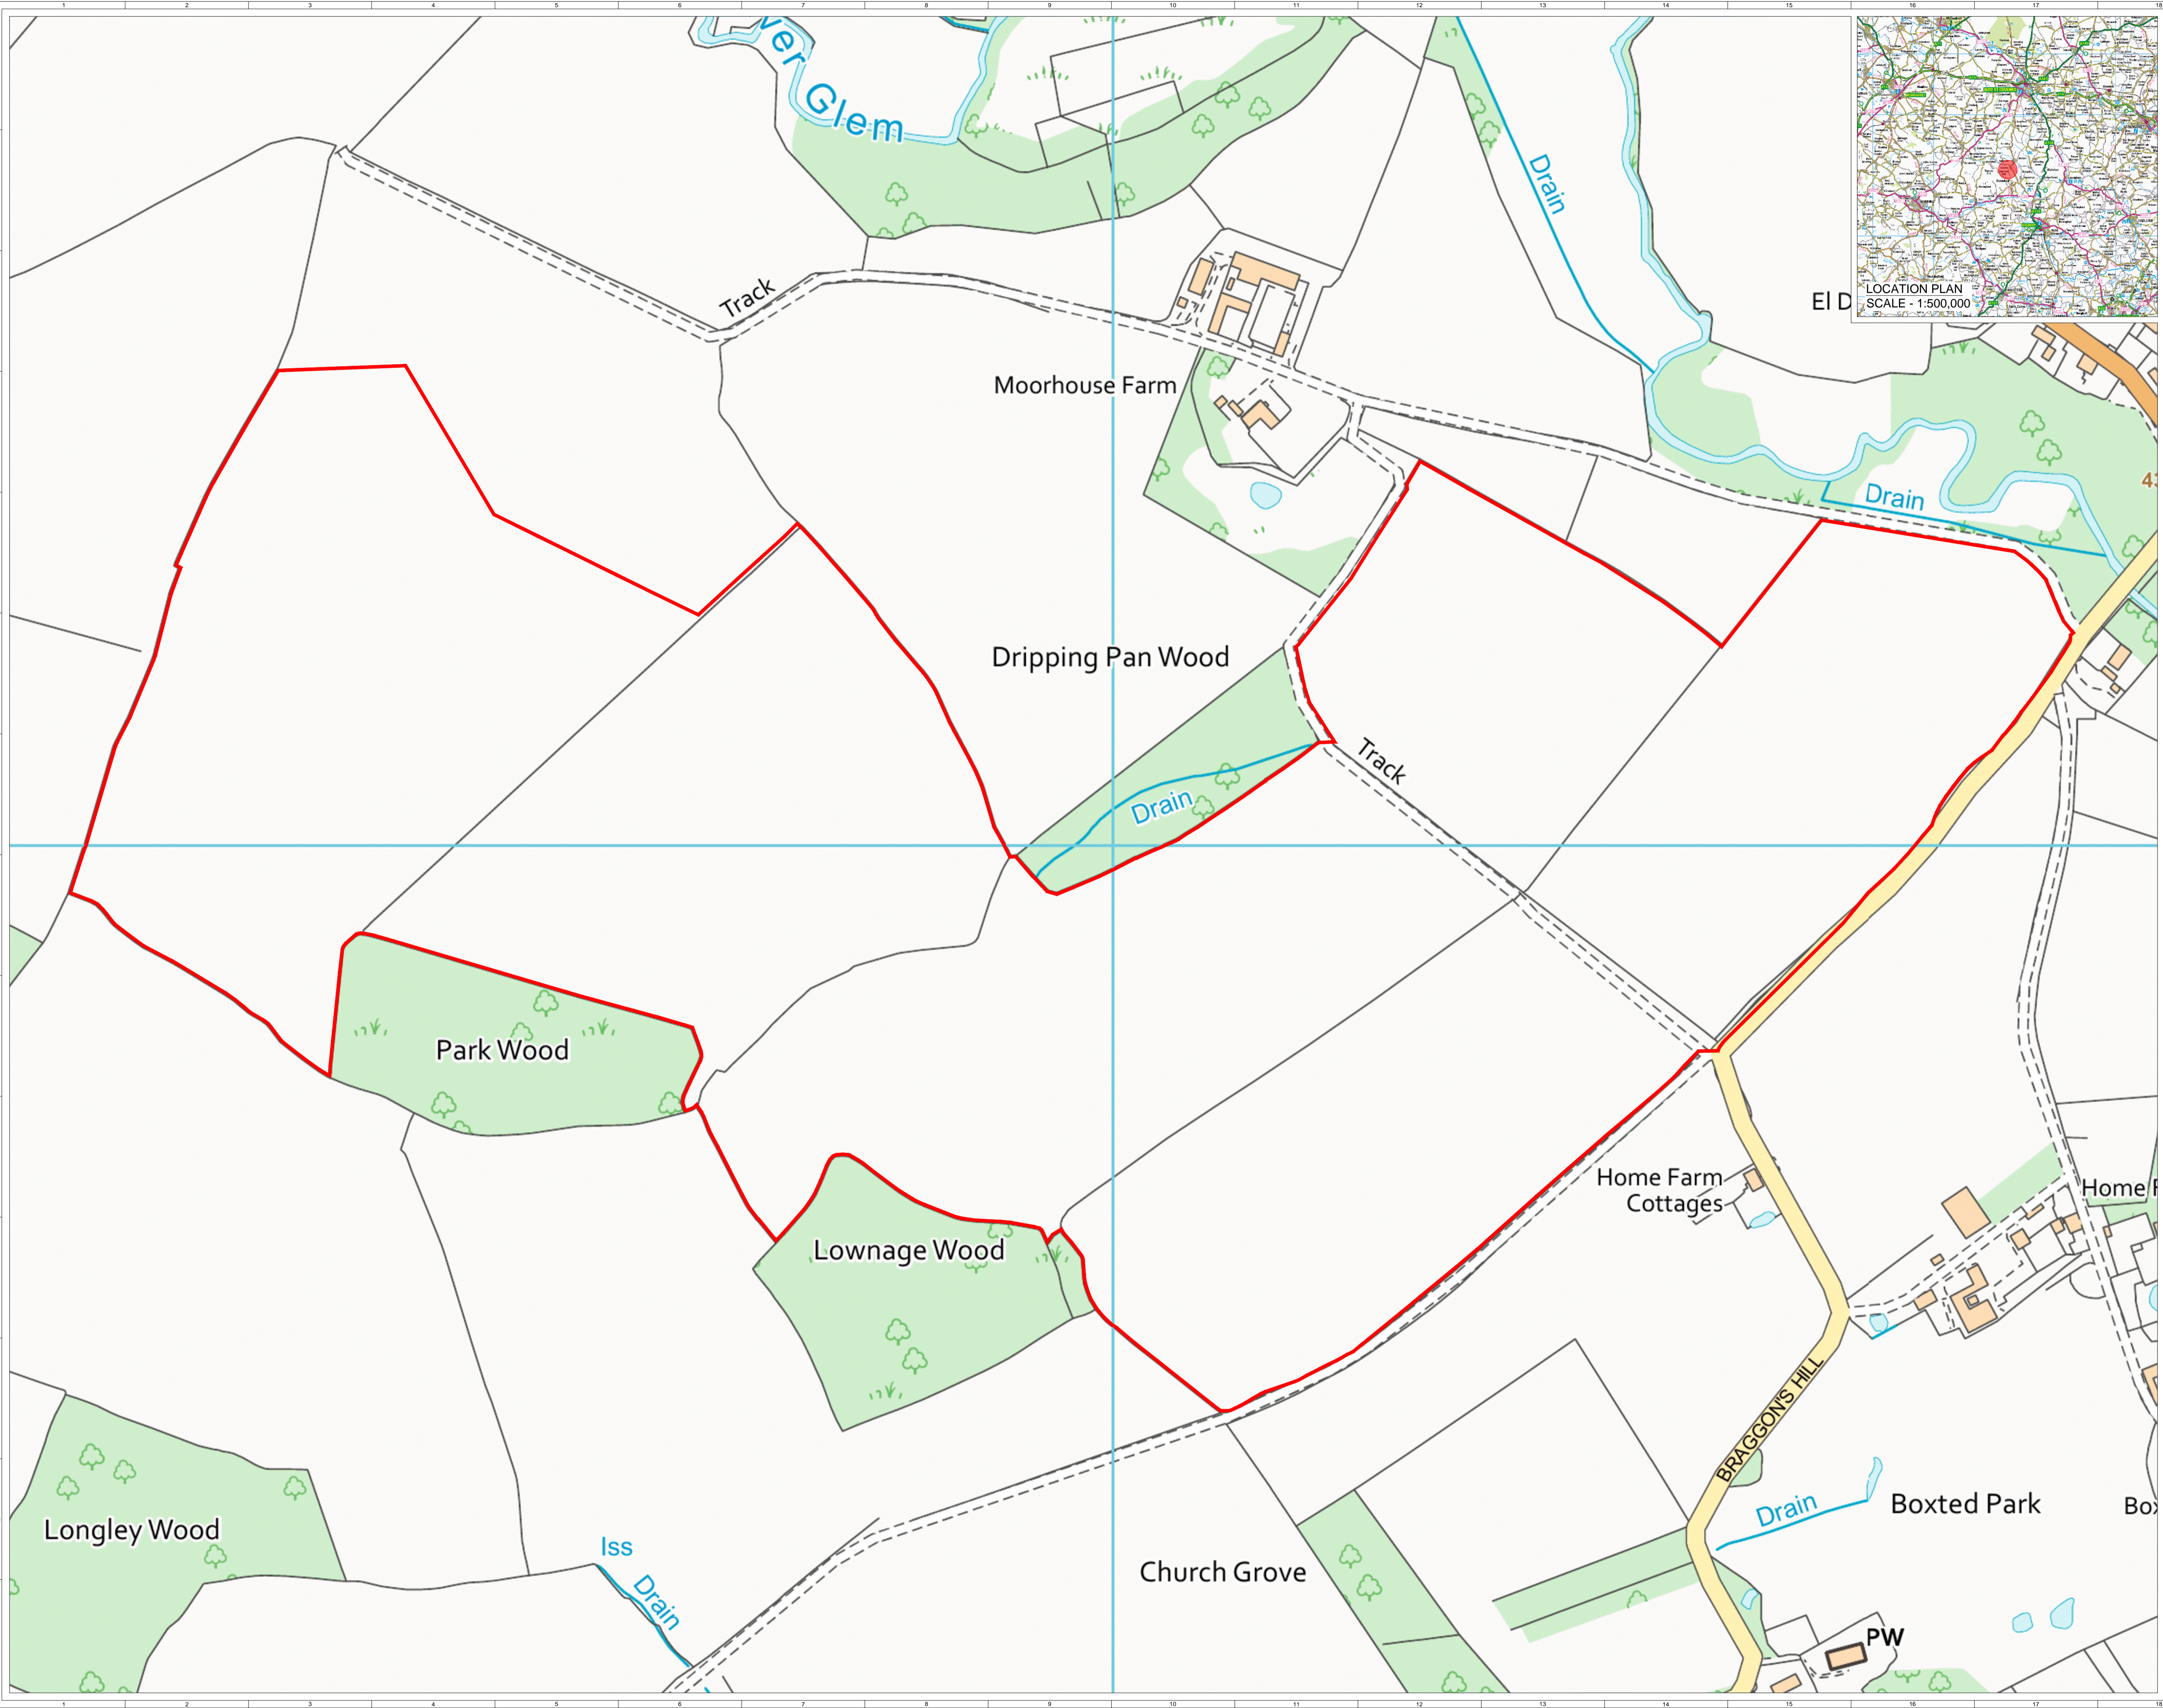

KEY:
 SITE BOUNDARY
(OUTSIDE EDGE OF LINE DENOTES BOUNDARY)

Z	FG	IB	ML	2023-10-17	Site boundary update
1	FG	IB	IB	2023-10-11	First Issue
ISSUE	DRAWN	CHKD	APPD	DATE	REVISION NOTES
PURPOSE				PERMITTING	OSGB 1936
SCALE				1:2,000 @ A1	DATUM N/A
LAYOUT DWG				N/A	T-LAYOUT NO. N/A

PROJECT TITLE: **BOXTED SOLAR**
DRAWING TITLE: **FIGURE 2 SITE LOCATION MAP**

RES DRAWING NUMBER: **04806-RES-LAY-DR-PT-002** REV: **2**

BEAUFORT COURT,
EGG FARM LANE,
KINGS LANGLEY,
HERTS WD4 8LR, UK
TEL: +44 (0) 1923 299200
WWW.RES-GROUP.COM